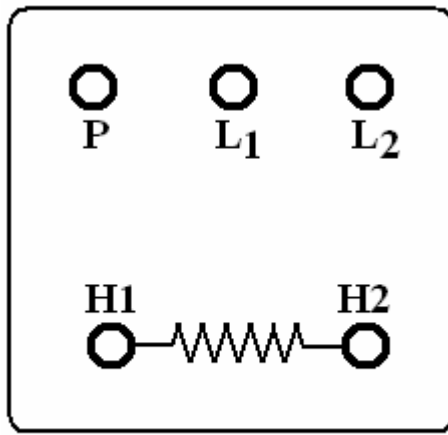

"E"

Rangetops and Cooktops

Range tops / cook tops

Wiring Diagram VGSU Gas Cooktops-----	E001
Wiring Diagram 30" Electric Range top -----	E001
DECU36 -----	E002
DECU45 -----	E002
30 Inch Electric Cook top-----	E003
Dual Element Switches-----	E004
VECU166 Cook top Wiring Diagram-----	E005
30 Inch Induction-Radiant Wiring Diagram-----	E006
36 Inch Induction-Radiant Wiring Diagram-----	E007
30 Inch Induction-Radiant Block Diagram-----	E008
36 Inch Induction-Radiant Block Diagram-----	E009
30-36 Mixed Fuel Block Diagram-----	E010
EDECU140 A-----	E011
EDECU140 B-----	E012
EDECU150-160 A-----	E013
EDECU150-160 B-----	E014
EVECU160 A-----	E015
EVECU160 B-----	E016

DECU36

DECU45

30 INCH RANGE TOP

MARCH 2005

Single

New Duel Switch

Old Duel Switch

VECU166 COOKTOP

MARCH 2005

WIRING DIAGRAM 30" W. INDUCTION/RADIANT COOKTOP

WIRING DIAGRAM 36" W. INDUCTION/RADIANT COOKTOP

WIRING DIAGRAM 30" W. ALL INDUCTION COOKTOP

WIRING DIAGRAM 36" W. ALL INDUCTION COOKTOP

Wiring Diagram Of Induction Elements for Viking 30"/36" Mixed Fuel Cook-Top