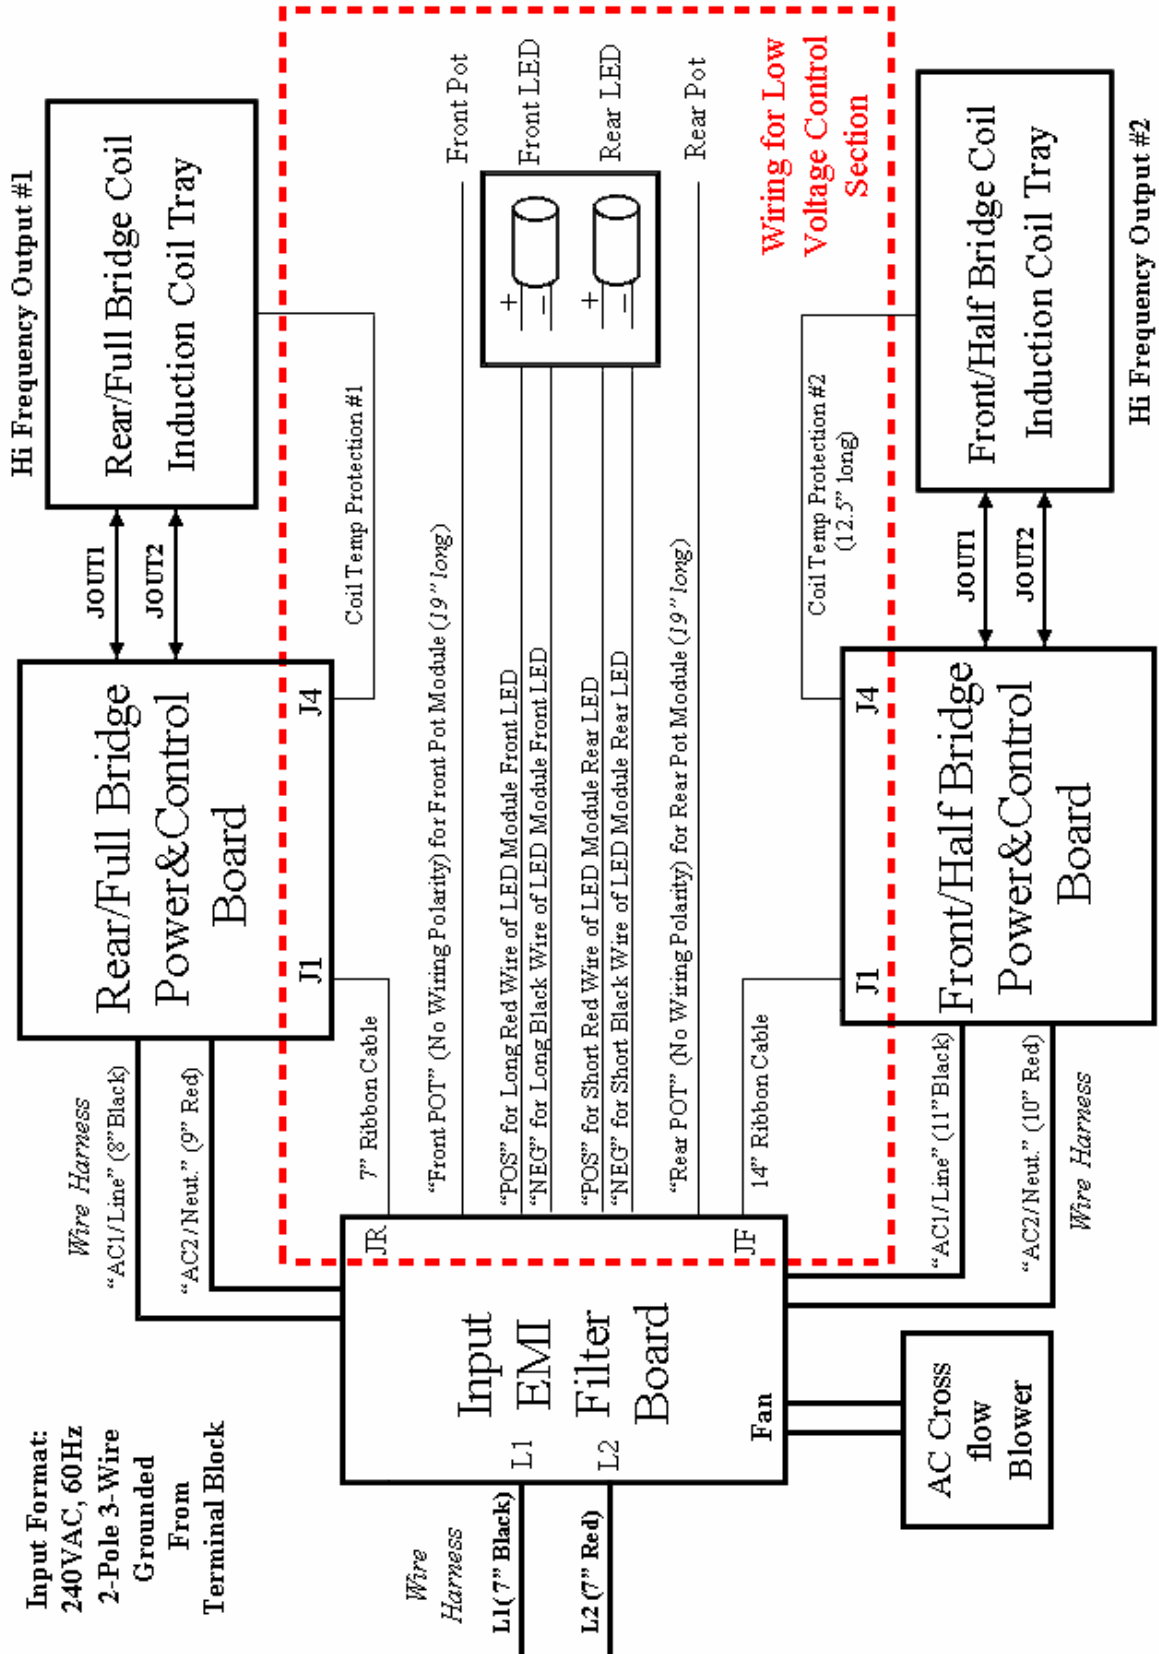

"E"

Rangetops and Cooktops

Range tops / cook tops

Wiring Diagram VGSU Gas Cooktops-----	E001
Wiring Diagram 30" Electric Range top -----	E001
DECU36 -----	E002
DECU45 -----	E002
30 Inch Electric Cook top-----	E003
Dual Element Switches-----	E004
VECU166 Cook top Wiring Diagram-----	E005
30 Inch Induction-Radiant Wiring Diagram-----	E006
36 Inch Induction-Radiant Wiring Diagram-----	E007
30 Inch Induction-Radiant Block Diagram-----	E008
36 Inch Induction-Radiant Block Diagram-----	E009
30-36 Mixed Fuel Block Diagram-----	E010
EDECU140 A-----	E011
EDECU140 B-----	E012
EDECU150-160 A-----	E013
EDECU150-160 B-----	E014
EVECU160 A-----	E015
EVECU160 B-----	E016

DECU36

DECU45

30 INCH RANGE TOP

MARCH 2005

Single

New Duel Switch

Old Duel Switch

VECU166 COOKTOP

MARCH 2005

WIRING DIAGRAM 30" W. INDUCTION/RADIANT COOKTOP

WIRING DIAGRAM 36" W. INDUCTION/RADIANT COOKTOP

WIRING DIAGRAM 30" W. ALL INDUCTION COOKTOP

WIRING DIAGRAM 36" W. ALL INDUCTION COOKTOP

Wiring Diagram Of Induction Elements for Viking 30"/36" Mixed Fuel Cook-Top