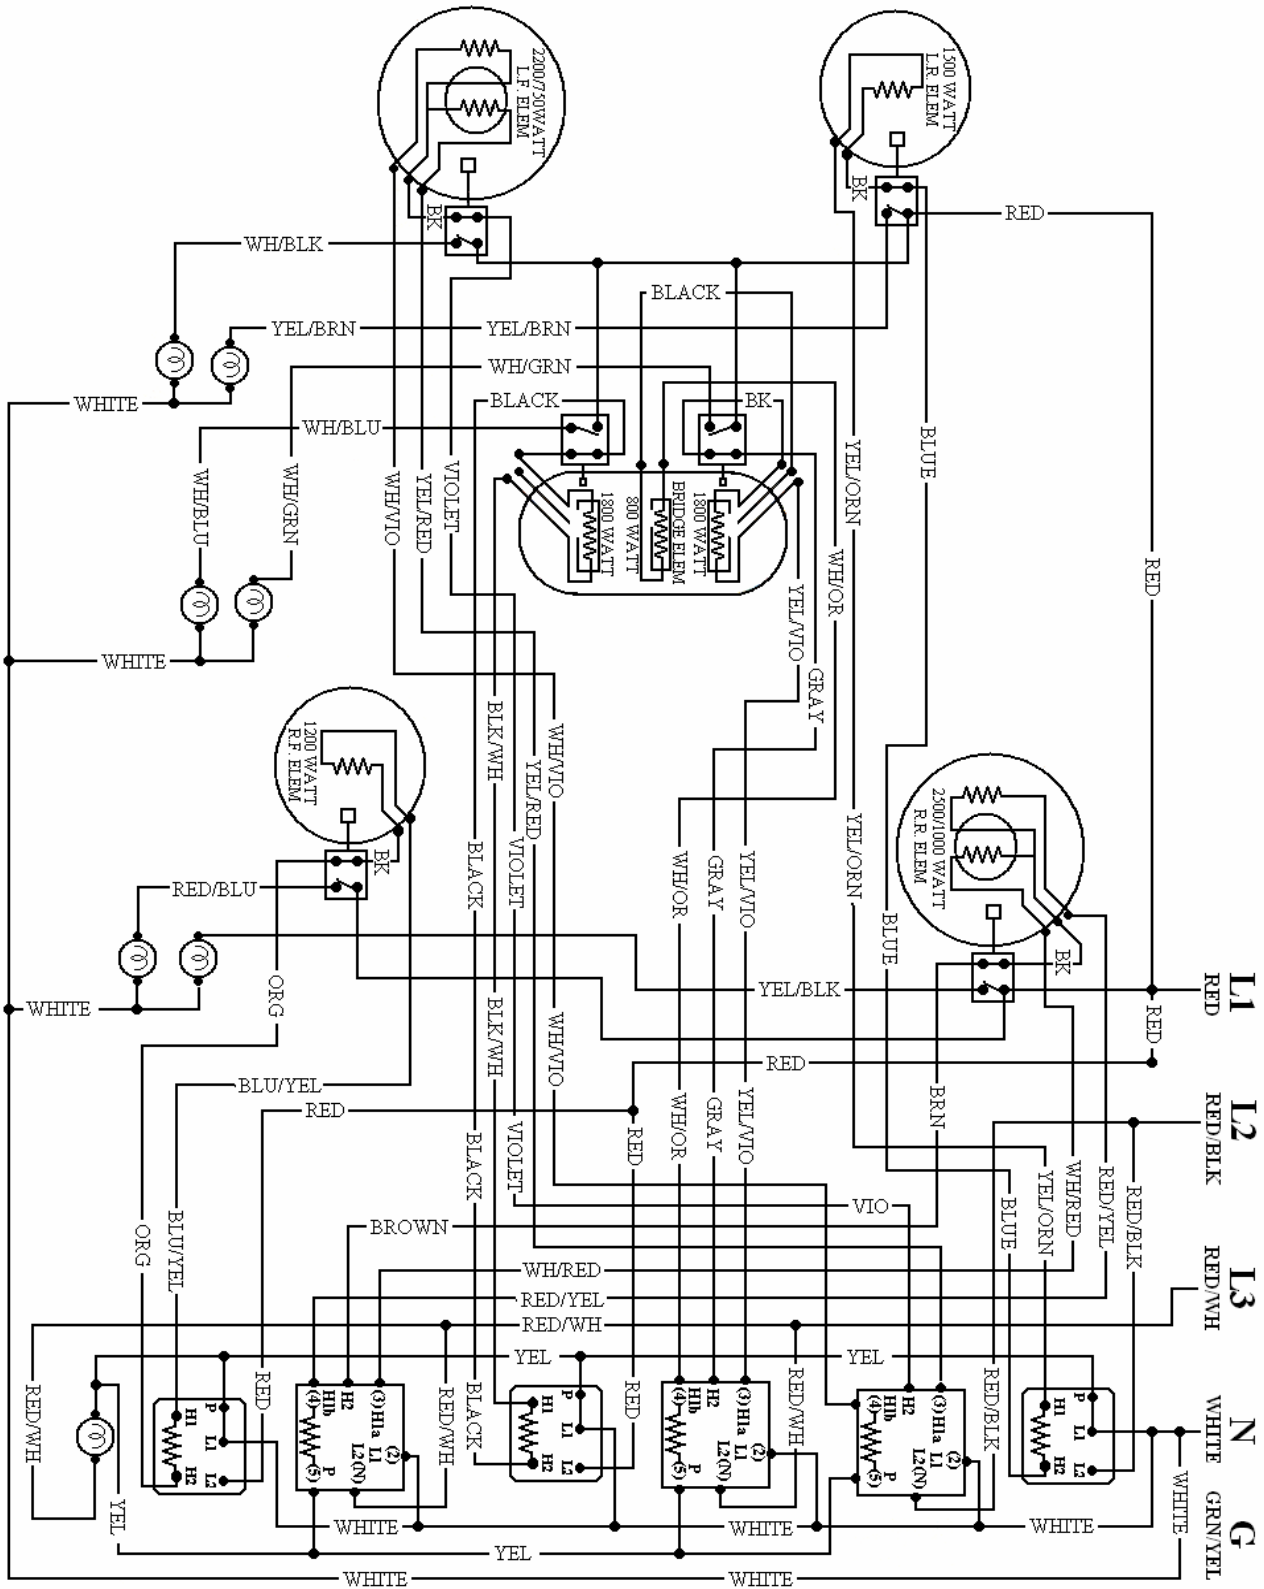

"E"

Rangetops and Cooktops

Range tops / cook tops

Wiring Diagram VGSU Gas Cooktops-----	E001
Wiring Diagram 30" Electric Range top -----	E001
DECU36 -----	E002
DECU45 -----	E002
30 Inch Electric Cook top-----	E003
Dual Element Switches-----	E004
VECU166 Cook top Wiring Diagram-----	E005
30 Inch Induction-Radiant Wiring Diagram-----	E006
36 Inch Induction-Radiant Wiring Diagram-----	E007
30 Inch Induction-Radiant Block Diagram-----	E008
36 Inch Induction-Radiant Block Diagram-----	E009
30-36 Mixed Fuel Block Diagram-----	E010
EDECU140 A-----	E011
EDECU140 B-----	E012
EDECU150-160 A-----	E013
EDECU150-160 B-----	E014
EVECU160 A-----	E015
EVECU160 B-----	E016

DECU36

DECU45

30 INCH RANGE TOP

MARCH 2005

Single

New Duel Switch

Old Duel Switch

VECU166 COOKTOP

MARCH 2005

WIRING DIAGRAM 30" W. INDUCTION/RADIANT COOKTOP

WIRING DIAGRAM 36" W. INDUCTION/RADIANT COOKTOP

WIRING DIAGRAM 30" W. ALL INDUCTION COOKTOP

WIRING DIAGRAM 36" W. ALL INDUCTION COOKTOP

Wiring Diagram Of Induction Elements for Viking 30"/36" Mixed Fuel Cook-Top