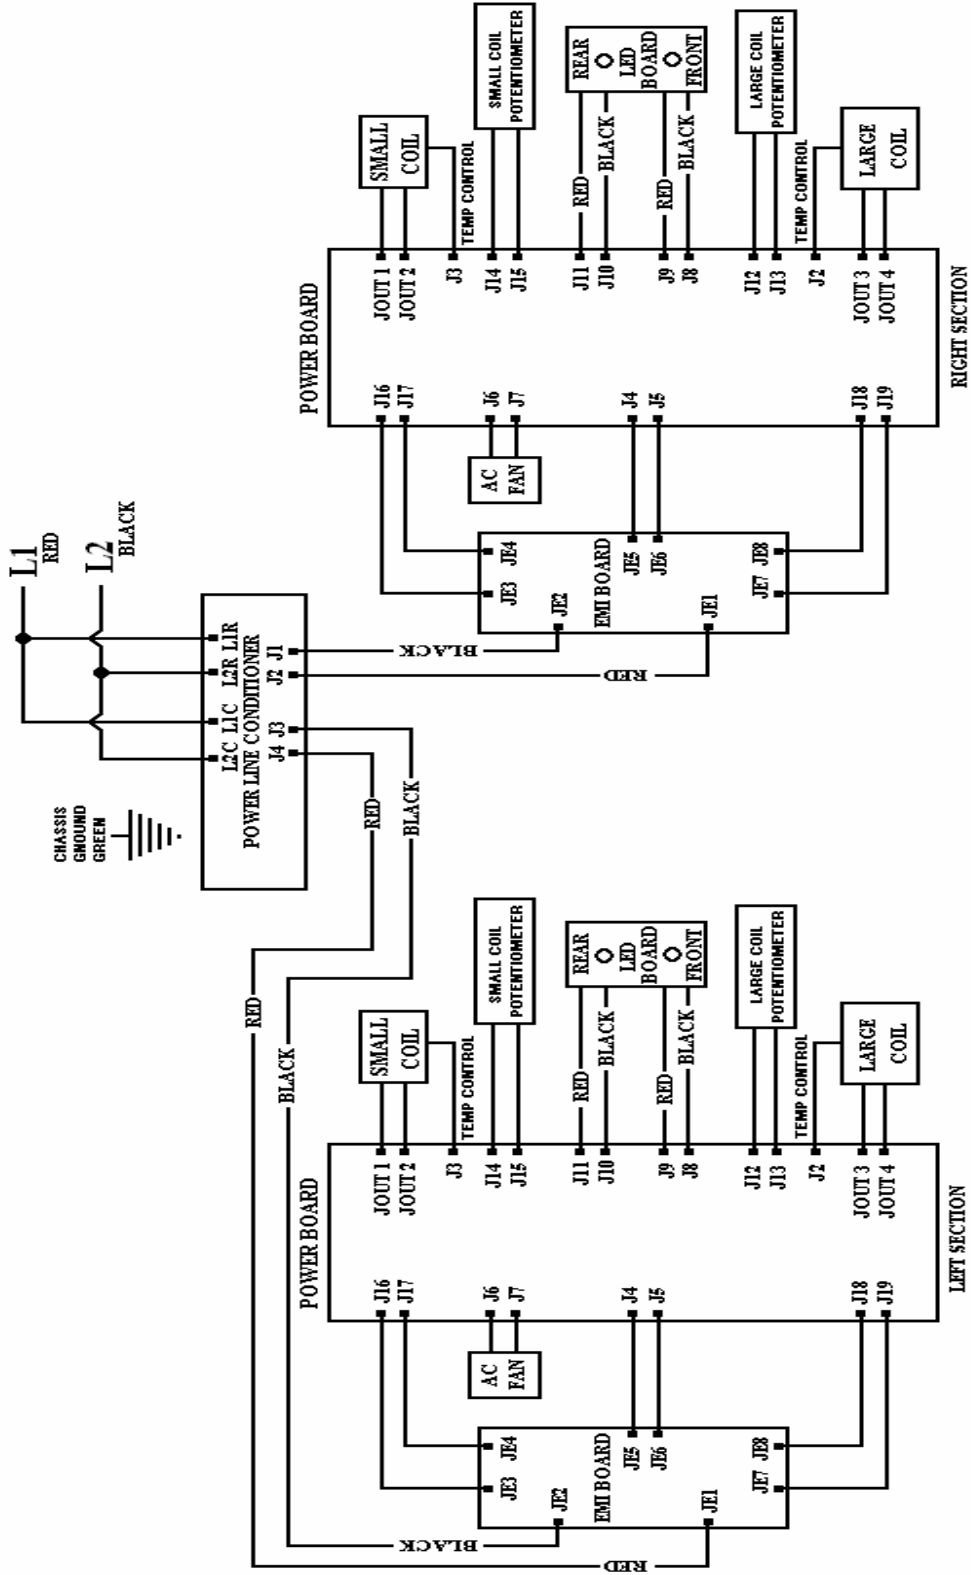

"E"

Rangetops and Cooktops

Range tops / cook tops

Wiring Diagram VGSU Gas Cooktops-----	E001
Wiring Diagram 30" Electric Range top -----	E001
DECU36 -----	E002
DECU45 -----	E002
30 Inch Electric Cook top-----	E003
Dual Element Switches-----	E004
VECU166 Cook top Wiring Diagram-----	E005
30 Inch Induction-Radiant Wiring Diagram-----	E006
36 Inch Induction-Radiant Wiring Diagram-----	E007
30 Inch Induction-Radiant Block Diagram-----	E008
36 Inch Induction-Radiant Block Diagram-----	E009
30-36 Mixed Fuel Block Diagram-----	E010
EDECU140 A-----	E011
EDECU140 B-----	E012
EDECU150-160 A-----	E013
EDECU150-160 B-----	E014
EVECU160 A-----	E015
EVECU160 B-----	E016

DECU36

DECU45

30 INCH RANGE TOP

MARCH 2005

Single

New Duel Switch

Old Duel Switch

VECU166 COOKTOP

MARCH 2005

WIRING DIAGRAM 30" W. INDUCTION/RADIANT COOKTOP

WIRING DIAGRAM 36" W. INDUCTION/RADIANT COOKTOP

WIRING DIAGRAM 30" W. ALL INDUCTION COOKTOP

WIRING DIAGRAM 36" W. ALL INDUCTION COOKTOP

Wiring Diagram Of Induction Elements for Viking 30"/36" Mixed Fuel Cook-Top