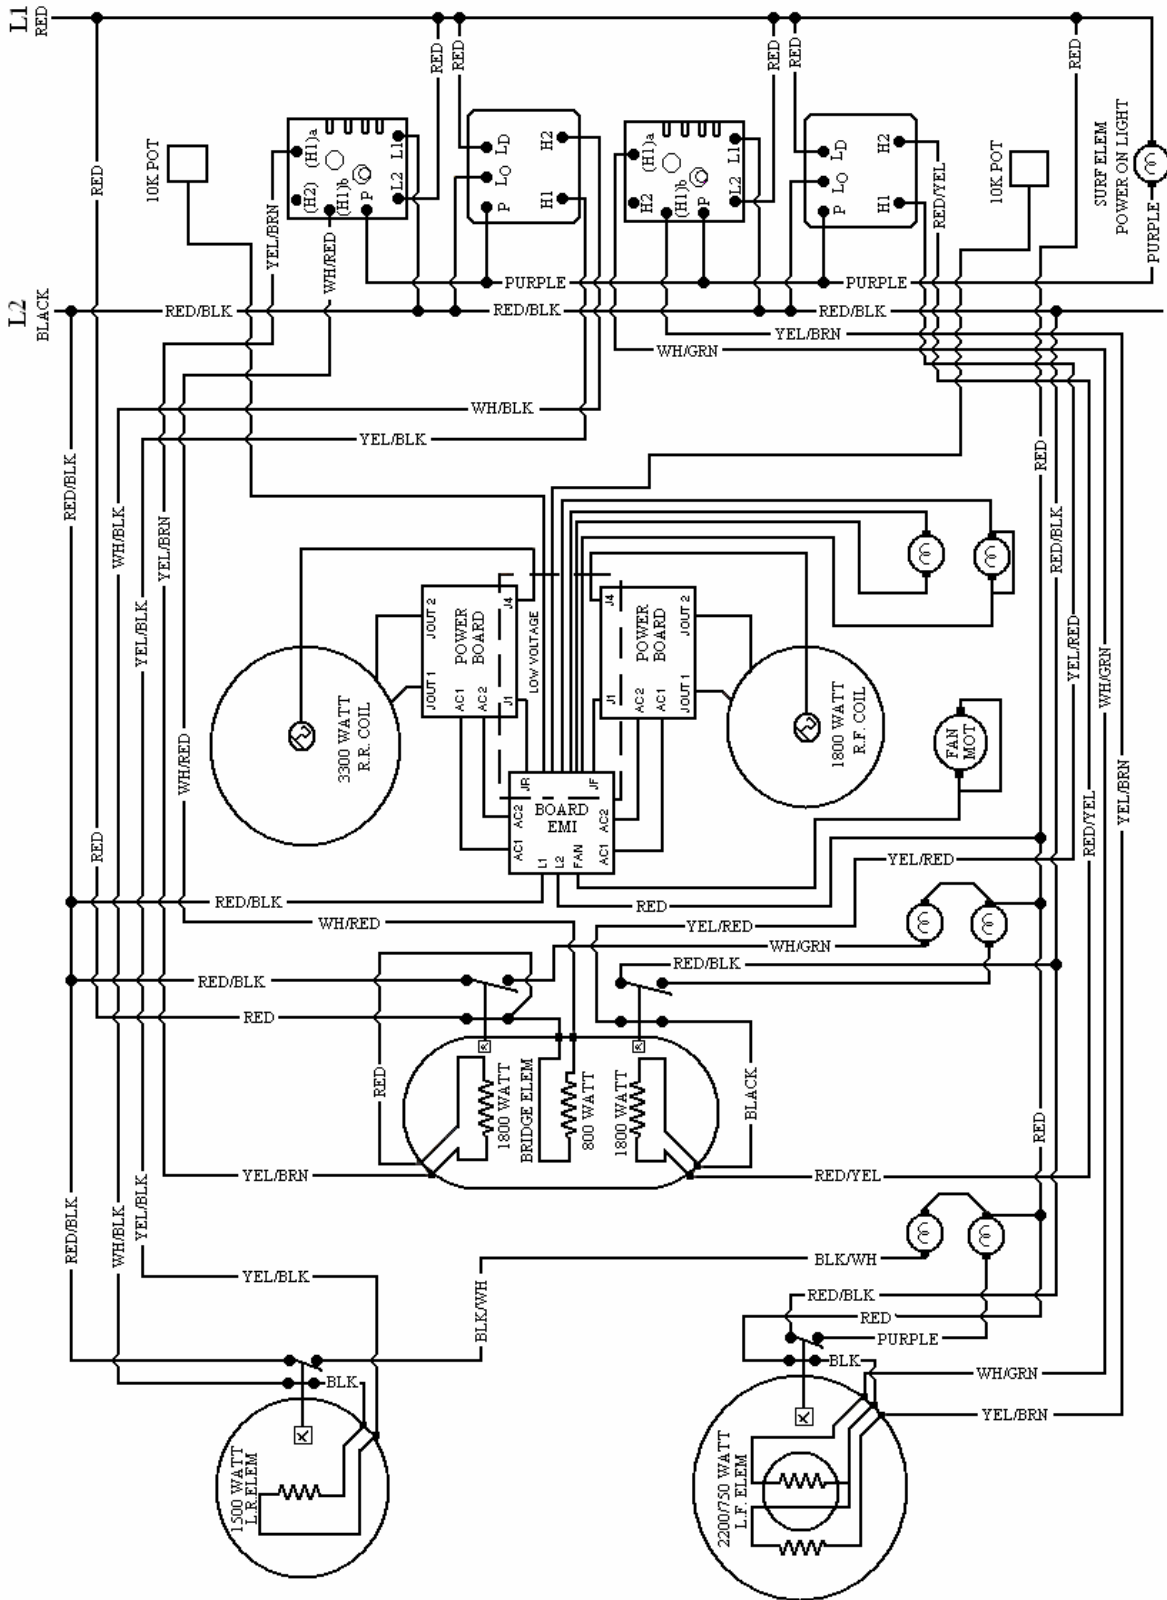

"E"

Rangetops and Cooktops

Range tops / cook tops

Wiring Diagram VGSU Gas Cooktops-----	E001
Wiring Diagram 30" Electric Range top -----	E001
DECU36 -----	E002
DECU45 -----	E002
30 Inch Electric Cook top-----	E003
Dual Element Switches-----	E004
VECU166 Cook top Wiring Diagram-----	E005
30 Inch Induction-Radiant Wiring Diagram-----	E006
36 Inch Induction-Radiant Wiring Diagram-----	E007
30 Inch Induction-Radiant Block Diagram-----	E008
36 Inch Induction-Radiant Block Diagram-----	E009
30-36 Mixed Fuel Block Diagram-----	E010
EDECU140 A-----	E011
EDECU140 B-----	E012
EDECU150-160 A-----	E013
EDECU150-160 B-----	E014
EVECU160 A-----	E015
EVECU160 B-----	E016

DECU36

DECU45

30 INCH RANGE TOP

MARCH 2005

Single

New Duel Switch

Old Duel Switch

VECU166 COOKTOP

MARCH 2005

WIRING DIAGRAM 30" W. INDUCTION/RADIANT COOKTOP

WIRING DIAGRAM 36" W. INDUCTION/RADIANT COOKTOP

WIRING DIAGRAM 30" W. ALL INDUCTION COOKTOP

WIRING DIAGRAM 36" W. ALL INDUCTION COOKTOP

Wiring Diagram Of Induction Elements for Viking 30"/36" Mixed Fuel Cook-Top