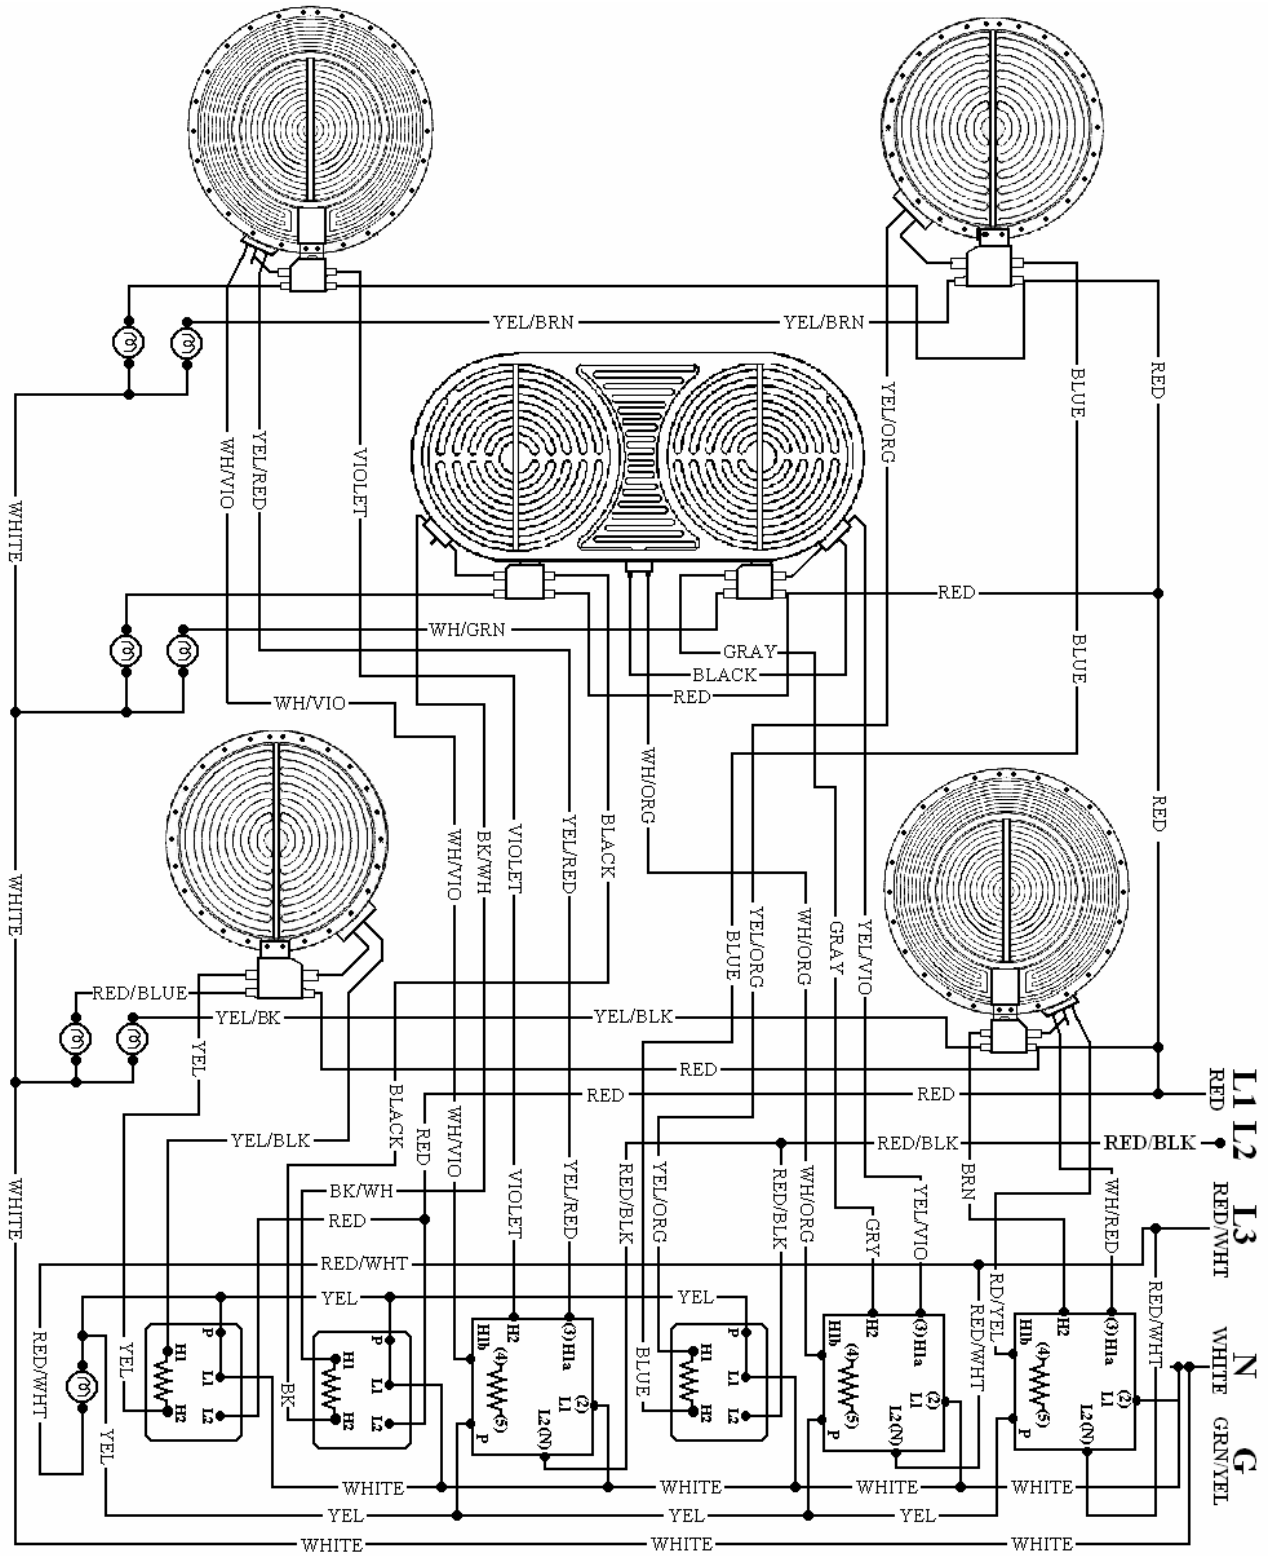

EVECU160 (A) COOK TOP

MARCH 2005