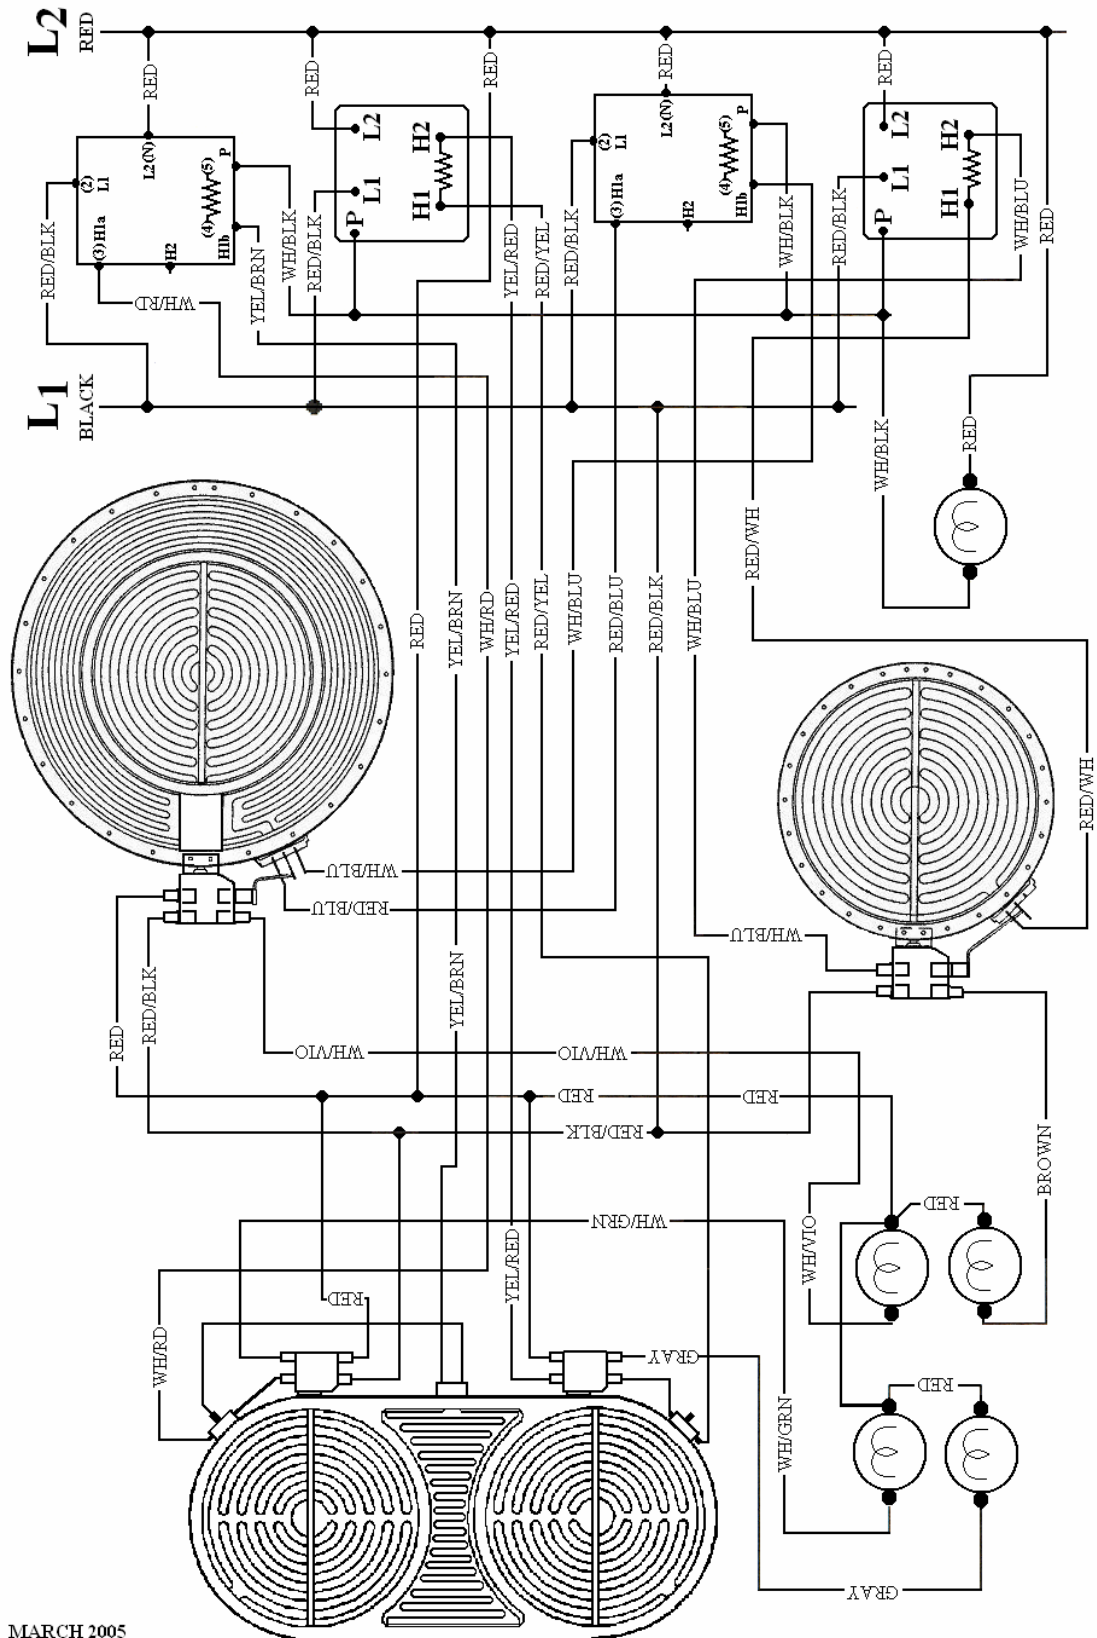

"E"

Rangetops and Cooktops

Range tops / cook tops

Wiring Diagram VGSU Gas Cooktops-----	E001
Wiring Diagram 30" Electric Range top -----	E001
DECU36 -----	E002
DECU45 -----	E002
30 Inch Electric Cook top-----	E003
Dual Element Switches-----	E004
VECU166 Cook top Wiring Diagram-----	E005
30 Inch Induction-Radiant Wiring Diagram-----	E006
36 Inch Induction-Radiant Wiring Diagram-----	E007
30 Inch Induction-Radiant Block Diagram-----	E008
36 Inch Induction-Radiant Block Diagram-----	E009
30-36 Mixed Fuel Block Diagram-----	E010
EDECU140 A-----	E011
EDECU140 B-----	E012
EDECU150-160 A-----	E013
EDECU150-160 B-----	E014
EVECU160 A-----	E015
EVECU160 B-----	E016

DECU36

DECU45

30 INCH RANGE TOP

MARCH 2005

Single

New Duel Switch

Old Duel Switch

VECU166 COOKTOP

MARCH 2005

WIRING DIAGRAM 30" W. INDUCTION/RADIANT COOKTOP

WIRING DIAGRAM 36" W. INDUCTION/RADIANT COOKTOP

WIRING DIAGRAM 30" W. ALL INDUCTION COOKTOP

WIRING DIAGRAM 36" W. ALL INDUCTION COOKTOP

Wiring Diagram Of Induction Elements for Viking 30"/36" Mixed Fuel Cook-Top