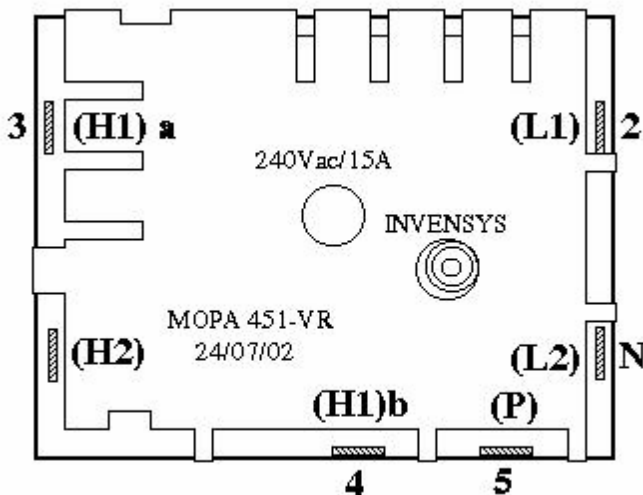

"E"

Rangetops and Cooktops

Range tops / cook tops

Wiring Diagram VGSU Gas Cooktops-----	E001
Wiring Diagram 30" Electric Range top -----	E001
DECU36 -----	E002
DECU45 -----	E002
30 Inch Electric Cook top-----	E003
Dual Element Switches-----	E004
VECU166 Cook top Wiring Diagram-----	E005
30 Inch Induction-Radiant Wiring Diagram-----	E006
36 Inch Induction-Radiant Wiring Diagram-----	E007
30 Inch Induction-Radiant Block Diagram-----	E008
36 Inch Induction-Radiant Block Diagram-----	E009
30-36 Mixed Fuel Block Diagram-----	E010
EDECU140 A-----	E011
EDECU140 B-----	E012
EDECU150-160 A-----	E013
EDECU150-160 B-----	E014
EVECU160 A-----	E015
EVECU160 B-----	E016

DECU36

DECU45

30 INCH RANGE TOP

MARCH 2005

Single

New Duel Switch

Old Duel Switch

VECU166 COOKTOP

MARCH 2005

WIRING DIAGRAM 30" W. INDUCTION/RADIANT COOKTOP

WIRING DIAGRAM 36" W. INDUCTION/RADIANT COOKTOP

WIRING DIAGRAM 30" W. ALL INDUCTION COOKTOP

WIRING DIAGRAM 36" W. ALL INDUCTION COOKTOP

Wiring Diagram Of Induction Elements for Viking 30"/36" Mixed Fuel Cook-Top