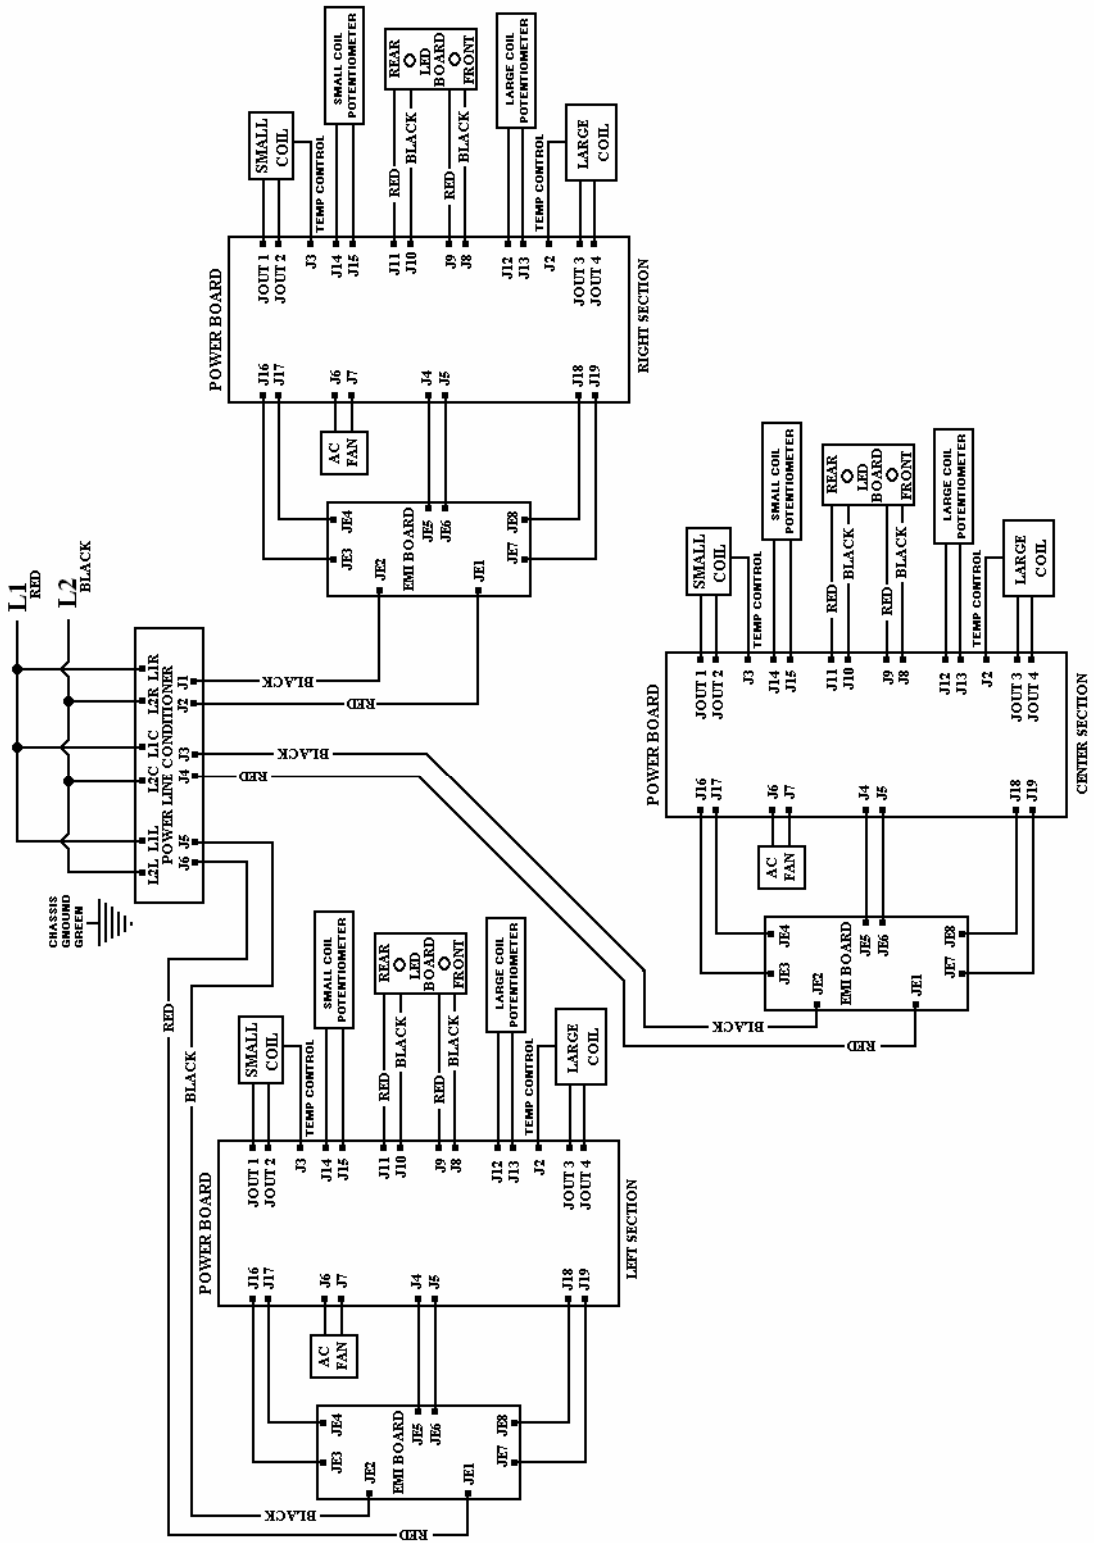

"E"

Rangetops and Cooktops

Range tops / cook tops

Wiring Diagram VGSU Gas Cooktops-----	E001
Wiring Diagram 30" Electric Range top -----	E001
DECU36 -----	E002
DECU45 -----	E002
30 Inch Electric Cook top-----	E003
Dual Element Switches-----	E004
VECU166 Cook top Wiring Diagram-----	E005
30 Inch Induction-Radiant Wiring Diagram-----	E006
36 Inch Induction-Radiant Wiring Diagram-----	E007
30 Inch Induction-Radiant Block Diagram-----	E008
36 Inch Induction-Radiant Block Diagram-----	E009
30-36 Mixed Fuel Block Diagram-----	E010
EDECU140 A-----	E011
EDECU140 B-----	E012
EDECU150-160 A-----	E013
EDECU150-160 B-----	E014
EVECU160 A-----	E015
EVECU160 B-----	E016

MARCH 2005

WIRING DIAGRAM 30" W. INDUCTION/RADIANT COOKTOP

WIRING DIAGRAM 36" W. INDUCTION/RADIANT COOKTOP

WIRING DIAGRAM 30" W. ALL INDUCTION COOKTOP

WIRING DIAGRAM 36" W. ALL INDUCTION COOKTOP

Wiring Diagram Of Induction Elements for Viking 30"/36" Mixed Fuel Cook-Top