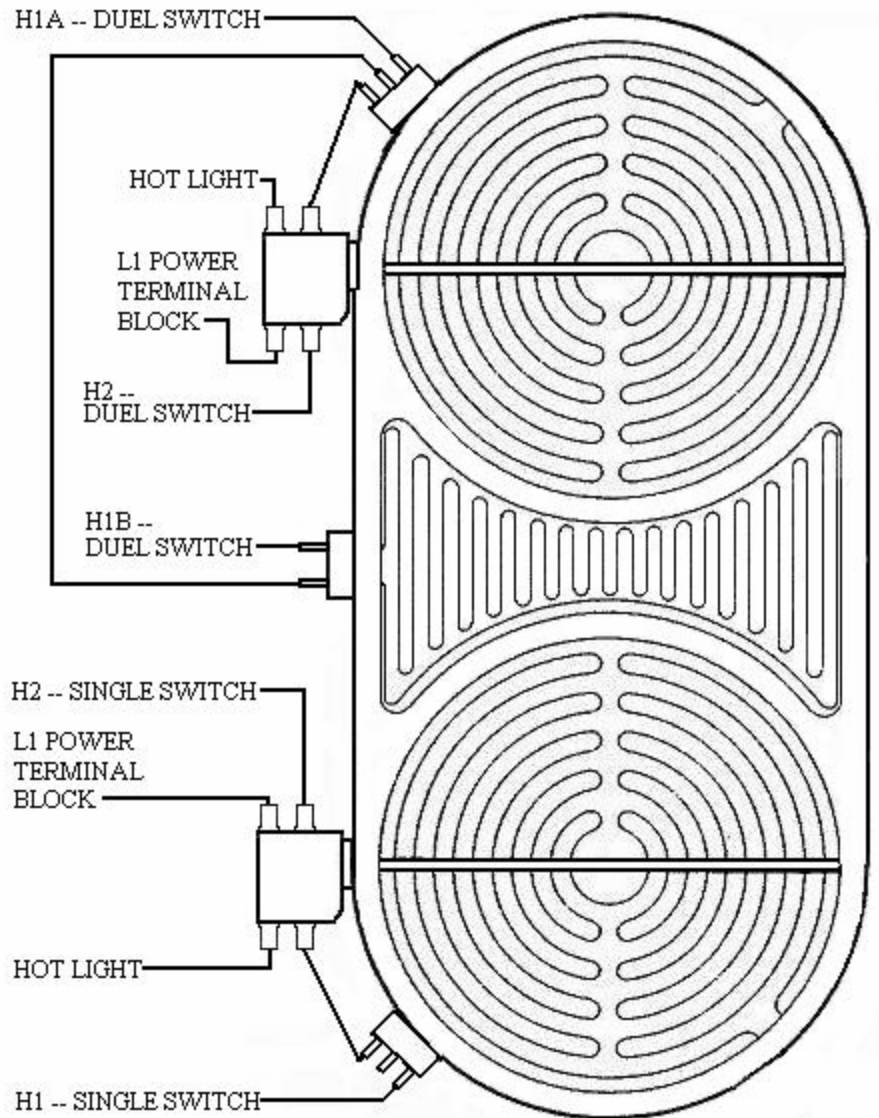

"E"

Rangetops and Cooktops

Range tops / cook tops

Wiring Diagram VGSU Gas Cooktops-----	E001
Wiring Diagram 30" Electric Range top -----	E001
DECU36 -----	E002
DECU45 -----	E002
30 Inch Electric Cook top-----	E003
Dual Element Switches-----	E004
VECU166 Cook top Wiring Diagram-----	E005
30 Inch Induction-Radiant Wiring Diagram-----	E006
36 Inch Induction-Radiant Wiring Diagram-----	E007
30 Inch Induction-Radiant Block Diagram-----	E008
36 Inch Induction-Radiant Block Diagram-----	E009
30-36 Mixed Fuel Block Diagram-----	E010
EDECU140 A-----	E011
EDECU140 B-----	E012
EDECU150-160 A-----	E013
EDECU150-160 B-----	E014
EVECU160 A-----	E015
EVECU160 B-----	E016

DECU36

DECU45

30 INCH RANGE TOP

MARCH 2005

Single

New Duel Switch

Old Duel Switch

VECU166 COOKTOP

MARCH 2005

WIRING DIAGRAM 30" W. INDUCTION/RADIANT COOKTOP

WIRING DIAGRAM 36" W. INDUCTION/RADIANT COOKTOP

WIRING DIAGRAM 30" W. ALL INDUCTION COOKTOP

WIRING DIAGRAM 36" W. ALL INDUCTION COOKTOP

Wiring Diagram Of Induction Elements for Viking 30"/36" Mixed Fuel Cook-Top