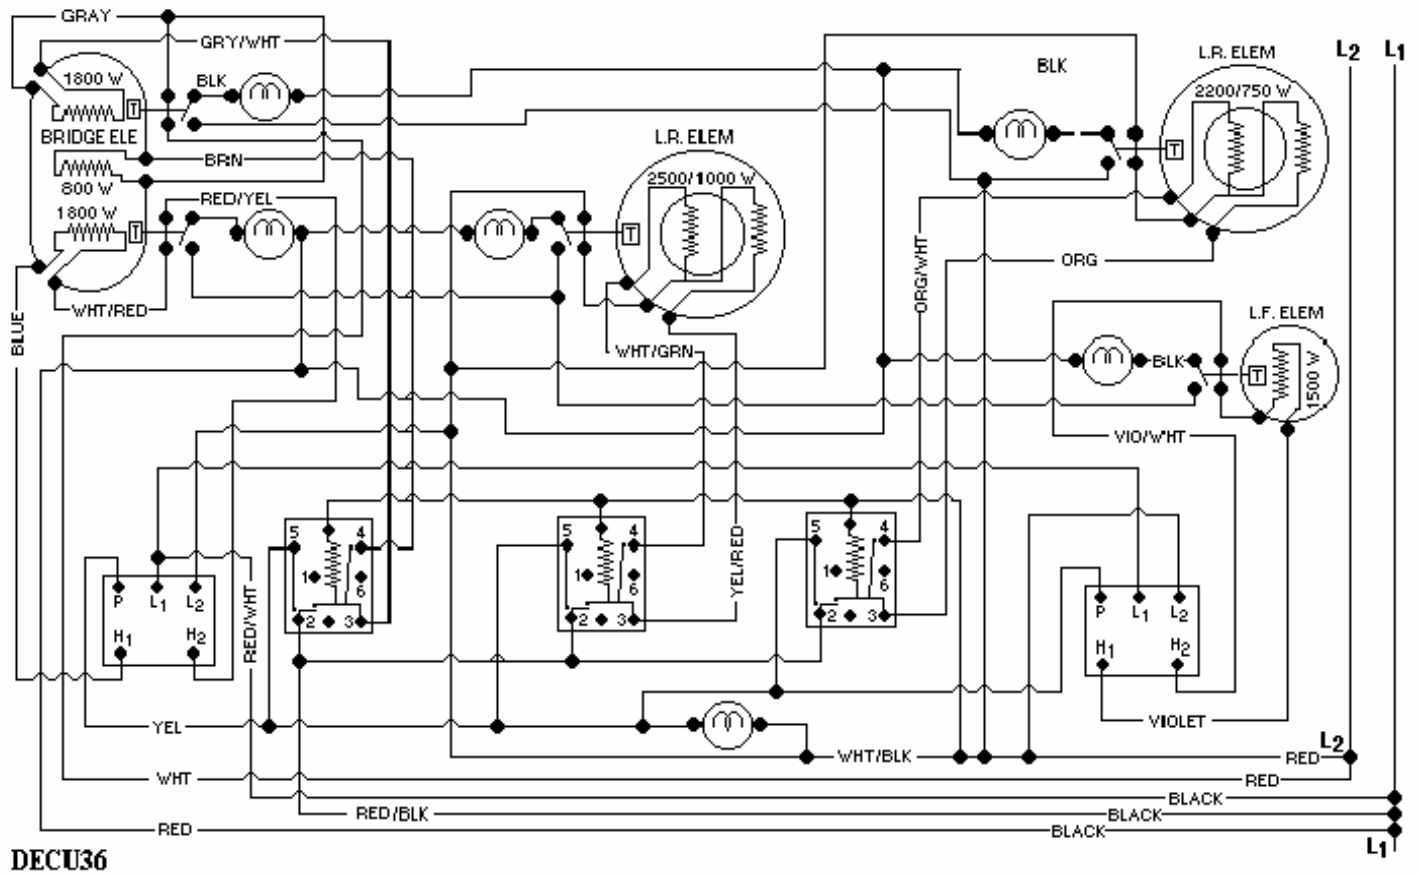

"E"

Rangetops and Cooktops

Range tops / cook tops

Wiring Diagram VGSU Gas Cooktops-----	E001
Wiring Diagram 30" Electric Range top -----	E001
DECU36 -----	E002
DECU45 -----	E002
30 Inch Electric Cook top-----	E003
Dual Element Switches-----	E004
VECU166 Cook top Wiring Diagram-----	E005
30 Inch Induction-Radiant Wiring Diagram-----	E006
36 Inch Induction-Radiant Wiring Diagram-----	E007
30 Inch Induction-Radiant Block Diagram-----	E008
36 Inch Induction-Radiant Block Diagram-----	E009
30-36 Mixed Fuel Block Diagram-----	E010
EDECU140 A-----	E011
EDECU140 B-----	E012
EDECU150-160 A-----	E013
EDECU150-160 B-----	E014
EVECU160 A-----	E015
EVECU160 B-----	E016

DECU36

DECU45

30 INCH RANGE TOP

MARCH 2005

Single

New Duel Switch

Old Duel Switch

VECU166 COOKTOP

MARCH 2005

WIRING DIAGRAM 30" W. INDUCTION/RADIANT COOKTOP

WIRING DIAGRAM 36" W. INDUCTION/RADIANT COOKTOP

WIRING DIAGRAM 30" W. ALL INDUCTION COOKTOP

WIRING DIAGRAM 36" W. ALL INDUCTION COOKTOP

Wiring Diagram Of Induction Elements for Viking 30"/36" Mixed Fuel Cook-Top