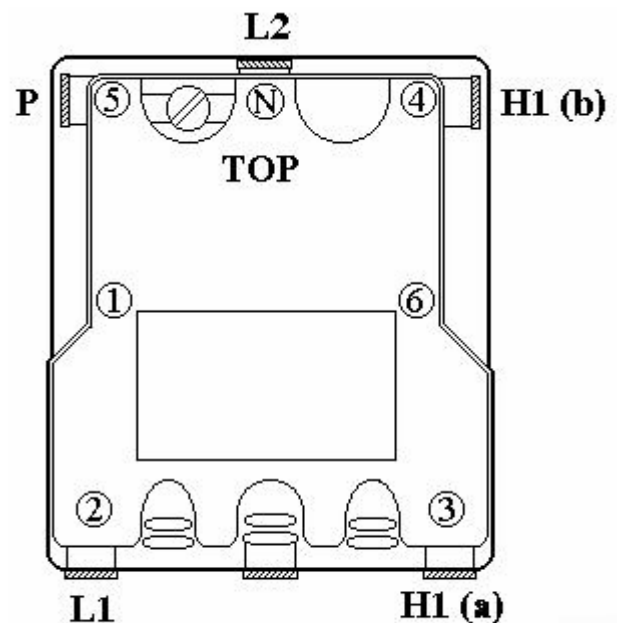

"E"

Rangetops and Cooktops

Range tops / cook tops

Wiring Diagram VGSU Gas Cooktops-----	E001
Wiring Diagram 30" Electric Range top -----	E001
DECU36 -----	E002
DECU45 -----	E002
30 Inch Electric Cook top-----	E003
Dual Element Switches-----	E004
VECU166 Cook top Wiring Diagram-----	E005
30 Inch Induction-Radiant Wiring Diagram-----	E006
36 Inch Induction-Radiant Wiring Diagram-----	E007
30 Inch Induction-Radiant Block Diagram-----	E008
36 Inch Induction-Radiant Block Diagram-----	E009
30-36 Mixed Fuel Block Diagram-----	E010
EDECU140 A-----	E011
EDECU140 B-----	E012
EDECU150-160 A-----	E013
EDECU150-160 B-----	E014
EVECU160 A-----	E015
EVECU160 B-----	E016

DECU36

DECU45

30 INCH RANGE TOP

MARCH 2005

Single

New Duel Switch

Old Duel Switch

VECU166 COOKTOP

MARCH 2005

WIRING DIAGRAM 30" W. INDUCTION/RADIANT COOKTOP

WIRING DIAGRAM 36" W. INDUCTION/RADIANT COOKTOP

WIRING DIAGRAM 30" W. ALL INDUCTION COOKTOP

WIRING DIAGRAM 36" W. ALL INDUCTION COOKTOP

Wiring Diagram Of Induction Elements for Viking 30"/36" Mixed Fuel Cook-Top