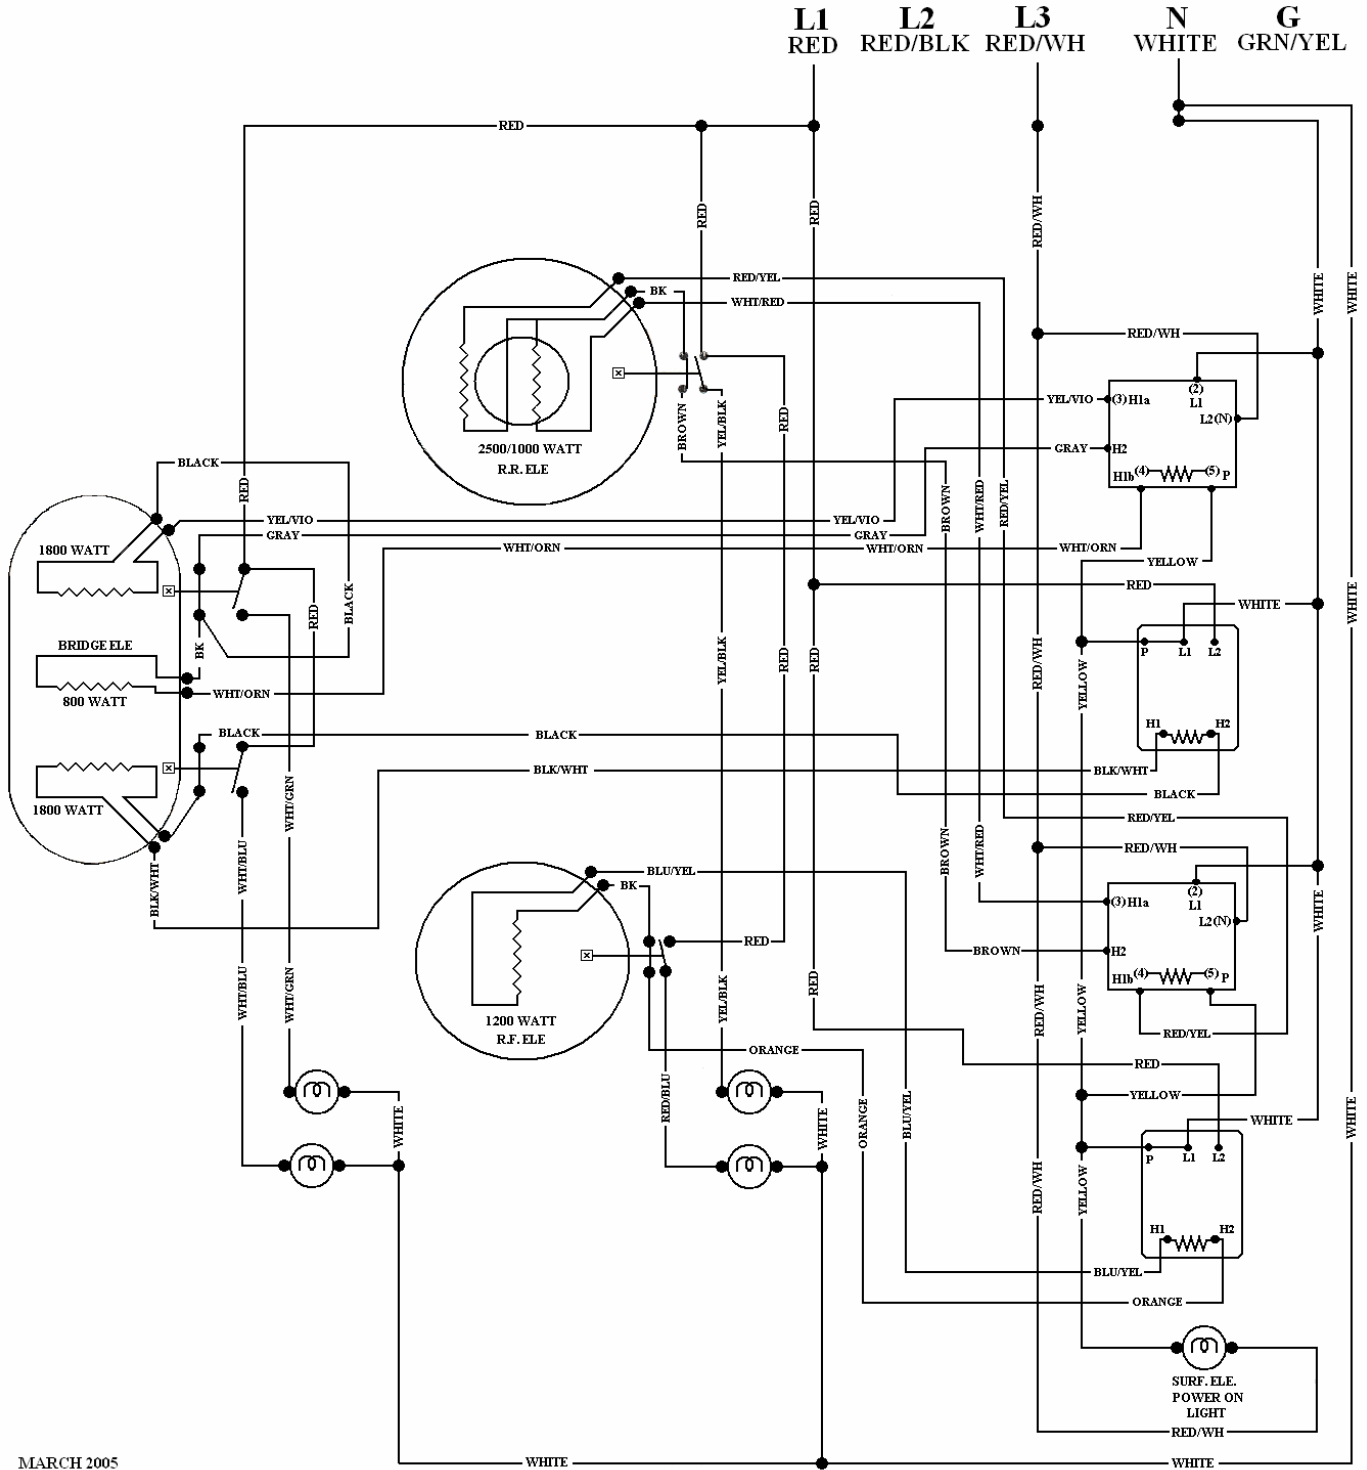

EDECU140 (A) COOK TOP

MARCH 2005