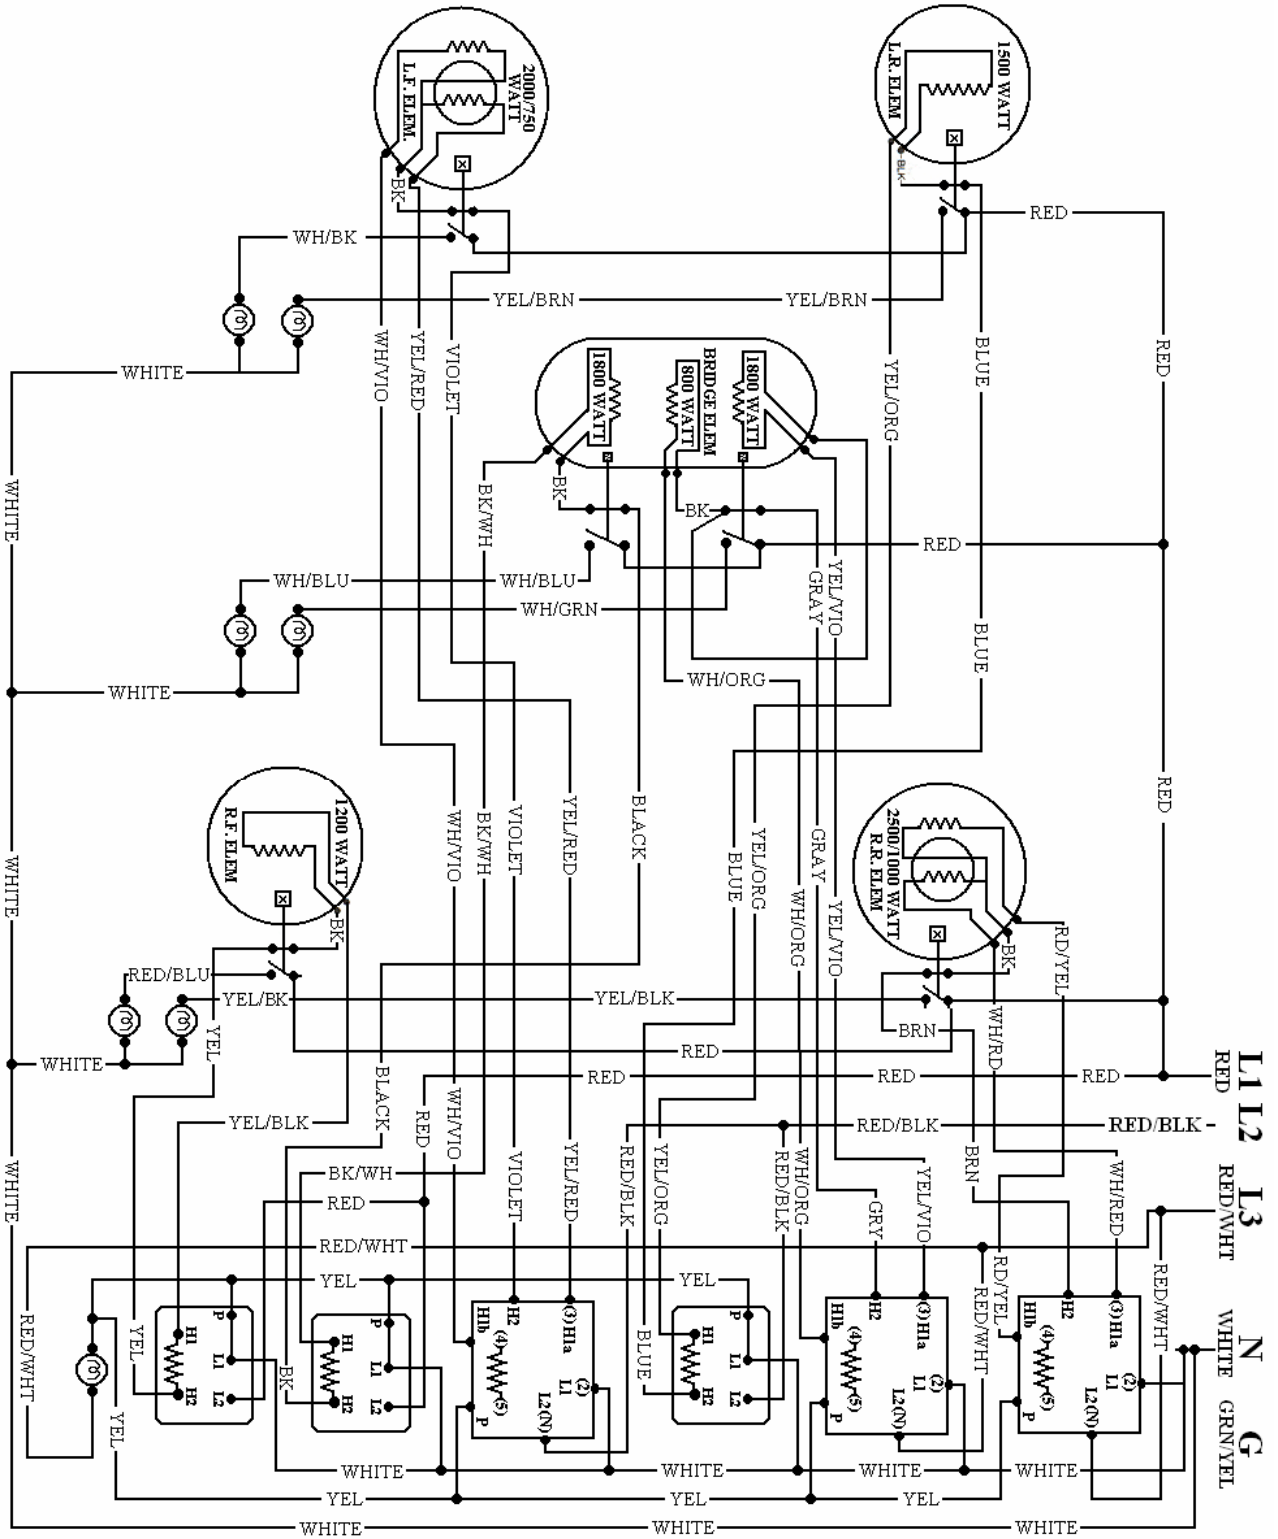

"E"

Rangetops and Cooktops

Range tops / cook tops

Wiring Diagram VGSU Gas Cooktops-----	E001
Wiring Diagram 30" Electric Range top -----	E001
DECU36 -----	E002
DECU45 -----	E002
30 Inch Electric Cook top-----	E003
Dual Element Switches-----	E004
VECU166 Cook top Wiring Diagram-----	E005
30 Inch Induction-Radiant Wiring Diagram-----	E006
36 Inch Induction-Radiant Wiring Diagram-----	E007
30 Inch Induction-Radiant Block Diagram-----	E008
36 Inch Induction-Radiant Block Diagram-----	E009
30-36 Mixed Fuel Block Diagram-----	E010
EDECU140 A-----	E011
EDECU140 B-----	E012
EDECU150-160 A-----	E013
EDECU150-160 B-----	E014
EVECU160 A-----	E015
EVECU160 B-----	E016

MARCH 2005

WIRING DIAGRAM 30" W. INDUCTION/RADIANT COOKTOP

WIRING DIAGRAM 36" W. INDUCTION/RADIANT COOKTOP

WIRING DIAGRAM 30" W. ALL INDUCTION COOKTOP

WIRING DIAGRAM 36" W. ALL INDUCTION COOKTOP

Wiring Diagram Of Induction Elements for Viking 30"/36" Mixed Fuel Cook-Top

EDECU140 (A) COOK TOP

MARCH 2005

EVECU160 (A) COOK TOP

MARCH 2005

EVECU160 (B) COOK TOP

MARCH 2005