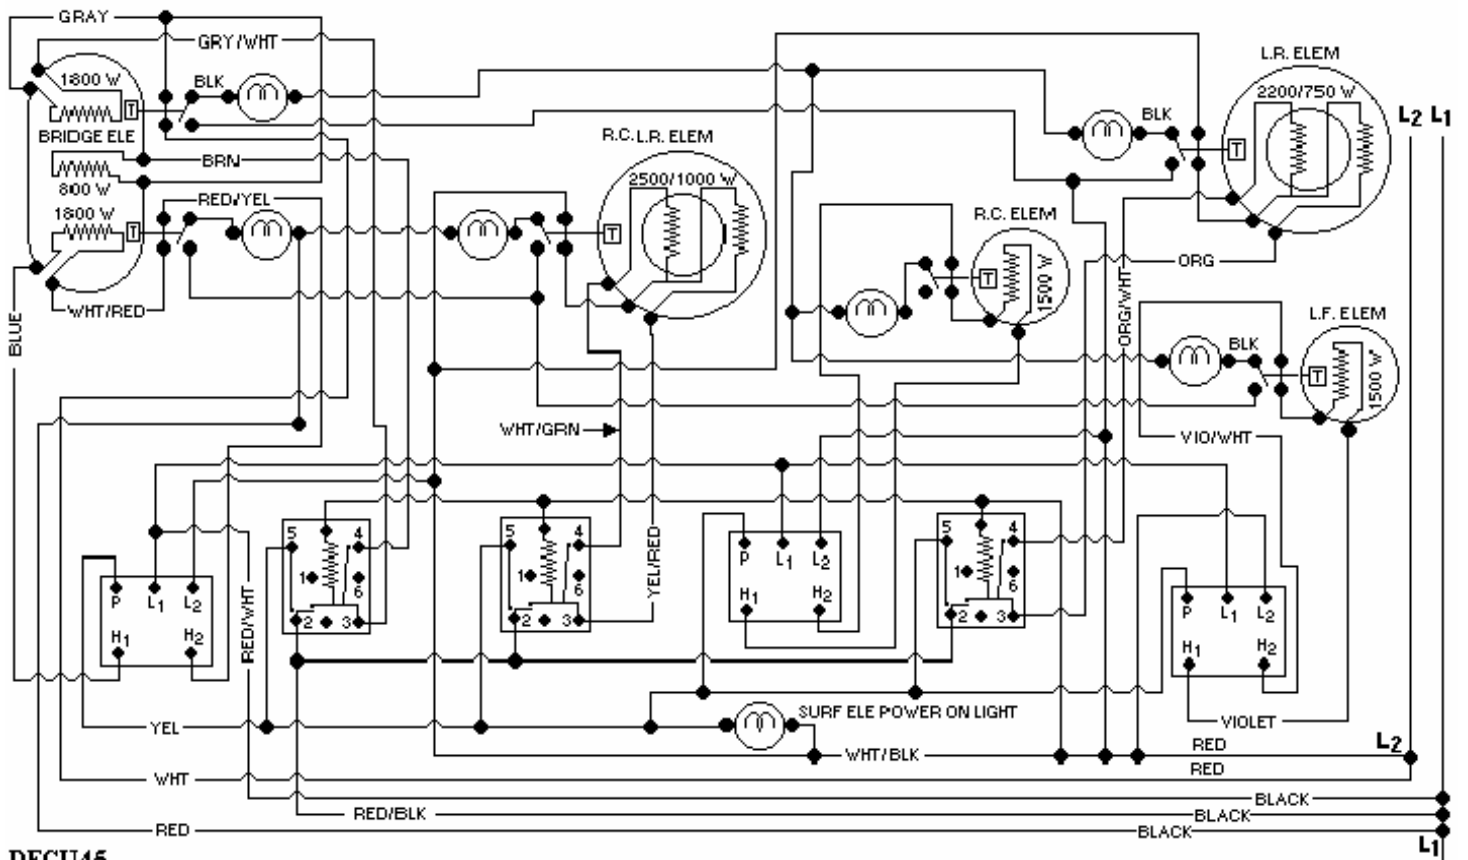

"E"

Rangetops and Cooktops

Range tops / cook tops

Wiring Diagram VGSU Gas Cooktops-----	E001
Wiring Diagram 30" Electric Range top -----	E001
DECU36 -----	E002
DECU45 -----	E002
30 Inch Electric Cook top-----	E003
Dual Element Switches-----	E004
VECU166 Cook top Wiring Diagram-----	E005
30 Inch Induction-Radiant Wiring Diagram-----	E006
36 Inch Induction-Radiant Wiring Diagram-----	E007
30 Inch Induction-Radiant Block Diagram-----	E008
36 Inch Induction-Radiant Block Diagram-----	E009
30-36 Mixed Fuel Block Diagram-----	E010
EDECU140 A-----	E011
EDECU140 B-----	E012
EDECU150-160 A-----	E013
EDECU150-160 B-----	E014
EVECU160 A-----	E015
EVECU160 B-----	E016

DECU36

DECU45

30 INCH RANGE TOP

MARCH 2005

Single

New Duel Switch

Old Duel Switch

VECU166 COOKTOP

MARCH 2005

WIRING DIAGRAM 30" W. INDUCTION/RADIANT COOKTOP

WIRING DIAGRAM 36" W. INDUCTION/RADIANT COOKTOP

WIRING DIAGRAM 30" W. ALL INDUCTION COOKTOP

WIRING DIAGRAM 36" W. ALL INDUCTION COOKTOP

Wiring Diagram Of Induction Elements for Viking 30"/36" Mixed Fuel Cook-Top