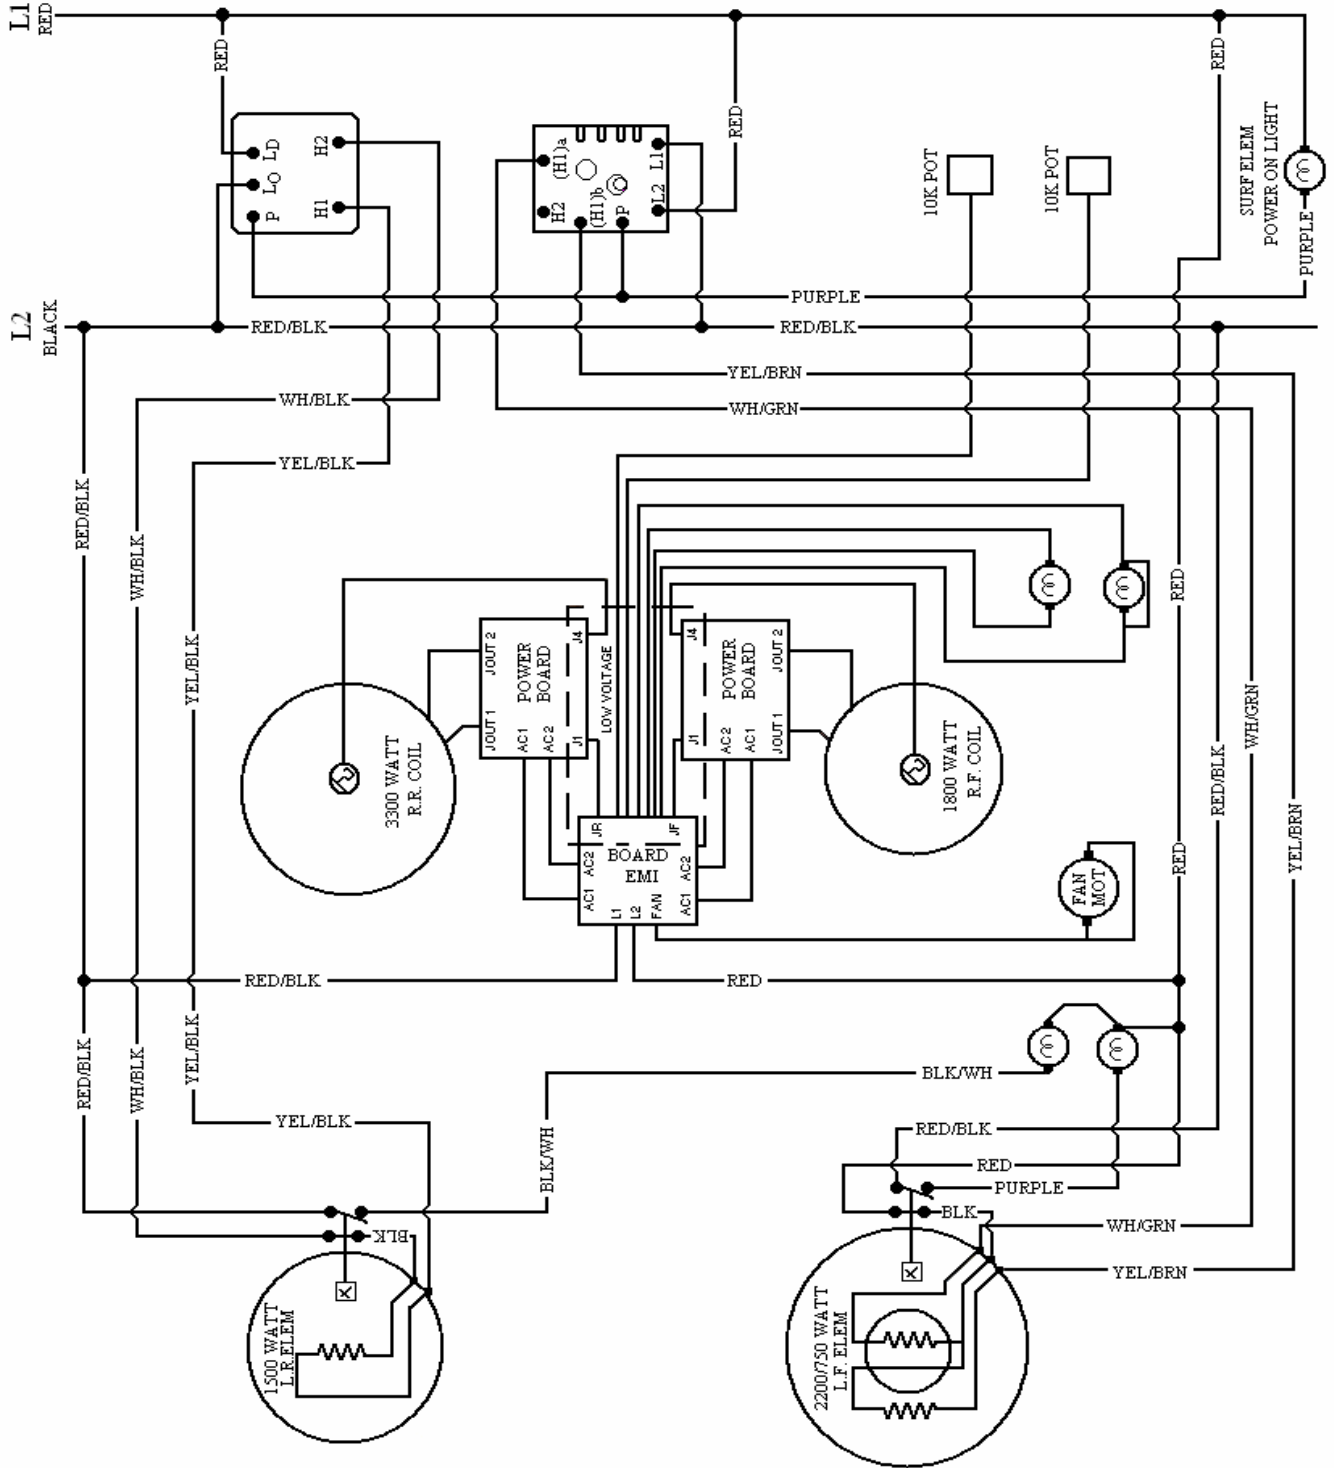

"E"

Rangetops and Cooktops

Range tops / cook tops

Wiring Diagram VGSU Gas Cooktops-----	E001
Wiring Diagram 30" Electric Range top -----	E001
DECU36 -----	E002
DECU45 -----	E002
30 Inch Electric Cook top-----	E003
Dual Element Switches-----	E004
VECU166 Cook top Wiring Diagram-----	E005
30 Inch Induction-Radiant Wiring Diagram-----	E006
36 Inch Induction-Radiant Wiring Diagram-----	E007
30 Inch Induction-Radiant Block Diagram-----	E008
36 Inch Induction-Radiant Block Diagram-----	E009
30-36 Mixed Fuel Block Diagram-----	E010
EDECU140 A-----	E011
EDECU140 B-----	E012
EDECU150-160 A-----	E013
EDECU150-160 B-----	E014
EVECU160 A-----	E015
EVECU160 B-----	E016

DECU36

DECU45

30 INCH RANGE TOP

MARCH 2005

Single

New Duel Switch

Old Duel Switch

VECU166 COOKTOP

MARCH 2005

WIRING DIAGRAM 30" W. INDUCTION/RADIANT COOKTOP

WIRING DIAGRAM 36" W. INDUCTION/RADIANT COOKTOP

WIRING DIAGRAM 30" W. ALL INDUCTION COOKTOP

WIRING DIAGRAM 36" W. ALL INDUCTION COOKTOP

Wiring Diagram Of Induction Elements for Viking 30"/36" Mixed Fuel Cook-Top